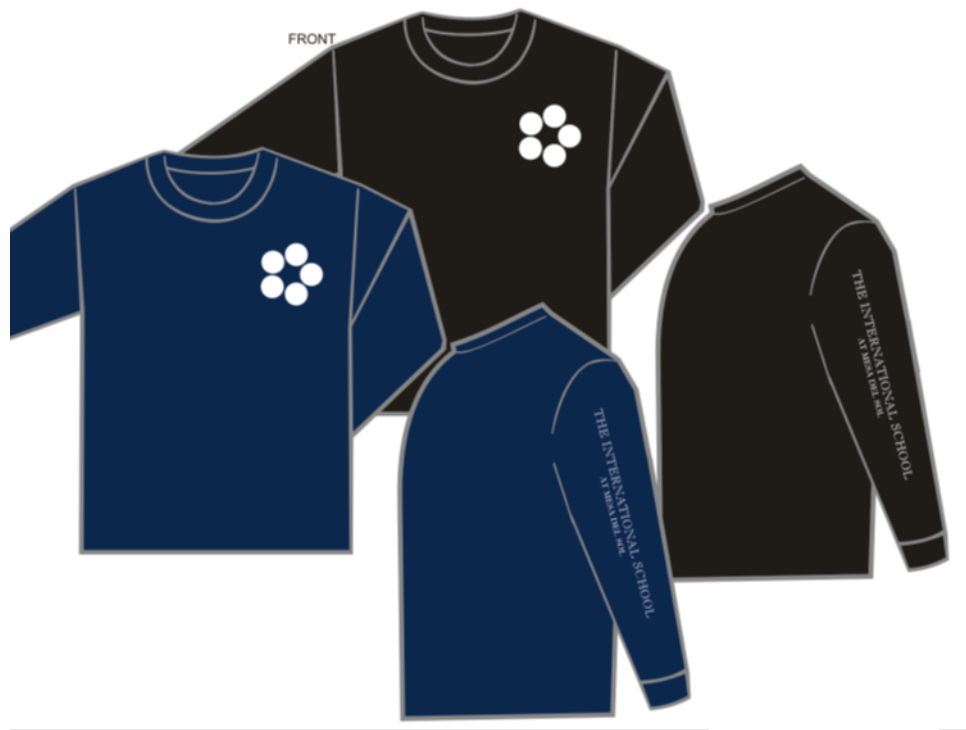

TIS Spirit Shop:

TIS is offering a variety of spirit gear for the 2014-2015 school year. Students may wear TIS T-shirts every Friday. PAC will have items for sale throughout the year. We are accepting pre-orders that will be delivered by August 21, 2014 or sooner. Pre-orders will guarantee sizes and colors of your choice.

We will be selling the white and grey logo shirts from last school year. We have added several new options for 2014-2015!

IB Profile Short Sleeve T-shirt – Demonstrate the IB Profile while wearing this tribute to the important attributes of being an IB learner...Plus a portion of the purchase price of this shirt will be donated to the TIS Educational Foundation!

Long Sleeve T-shirt – Perfect for layering under polo uniform shirts this winter!

Emboirdered Logo – This logo will be offered on dark blue baseball caps and short and long sleeve polos. Note: Varied background represents various possible choices of polo shirt color.

Baseball Cap

	Size	Quantity	Color	Price	Total
Navy Blue Brushed Cotton Twill					

front

Total Order Amount

\$